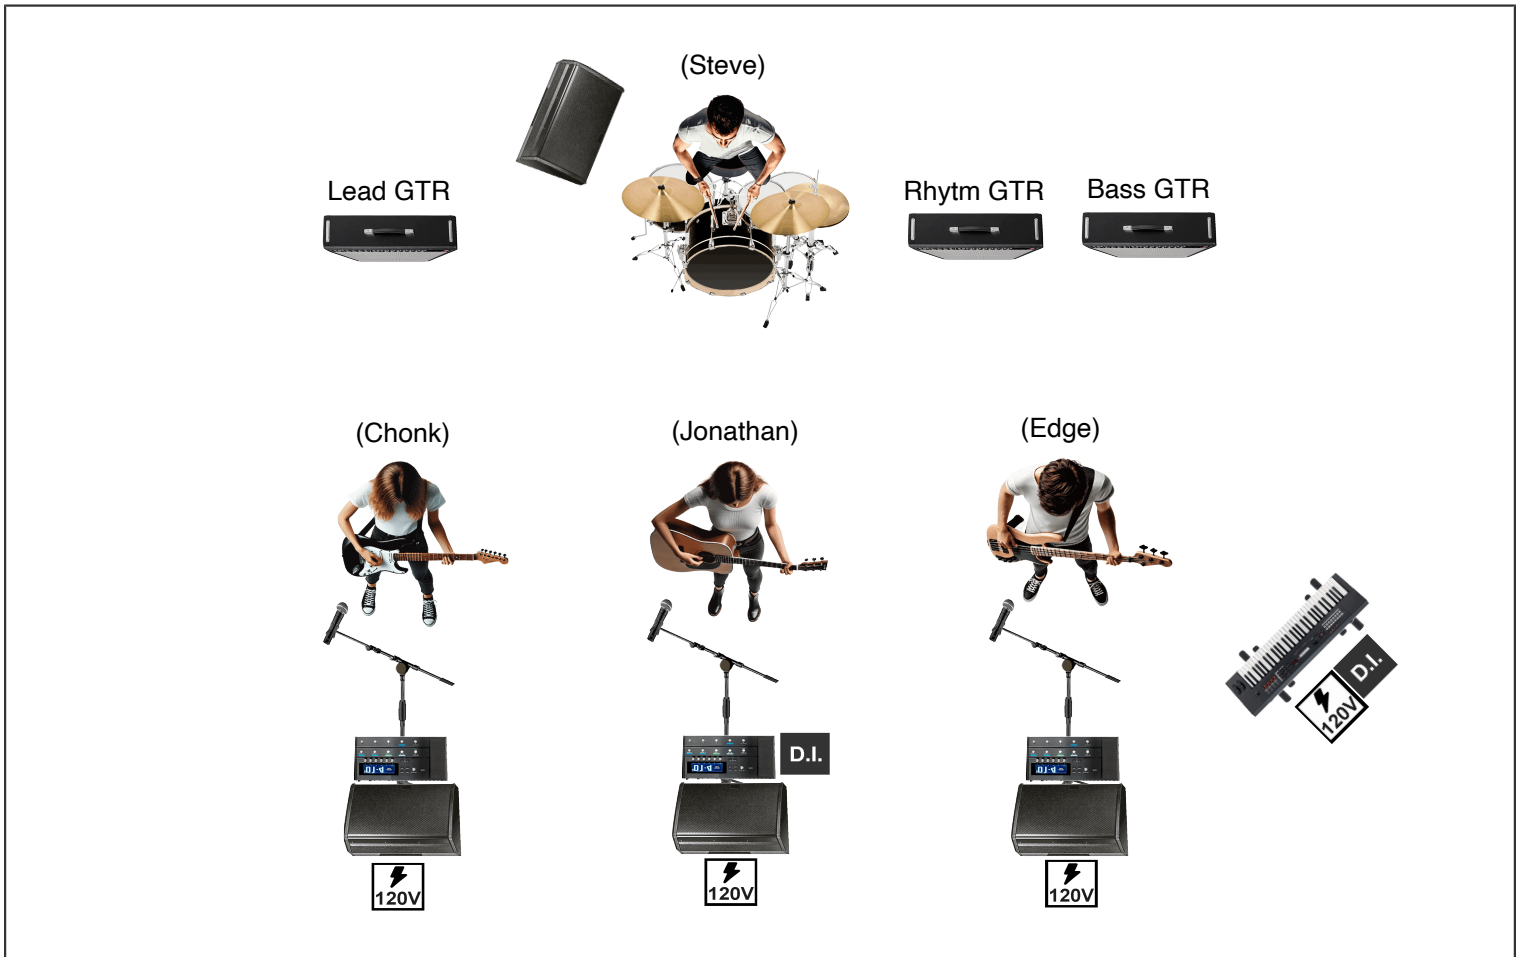

# Rattlesnake Whip Stage Plot

- |                          |                               |                          |
|--------------------------|-------------------------------|--------------------------|
| <b>1</b> Kick Drum       | <b>6</b> Drum Overhead R      | <b>11</b> Keys (DI)      |
| <b>2</b> Snare Drum      | <b>7</b> Lead Gtr Amp (XLR)   | <b>12</b> Lead Vox (Mic) |
| <b>3</b> Rack Tom Drum   | <b>8</b> Rhythm Gtr Amp (Mic) | <b>13</b> Vox 2 (Mic)    |
| <b>4</b> Floor Tom Drum  | <b>9</b> Acoustic Gtr (DI)    | <b>14</b> Vox 3 (Mic)    |
| <b>5</b> Drum Overhead L | <b>10</b> Bass Gtr Amp (XLR)  |                          |

Acoustic Guitar - DI from pedal board  
 Rhythm Guitar - Mic on amp  
 Lead Guitar - XLR out from FRFR amp  
 Bass - XLR out from amp  
 Keys - DI out  
 Vocal Mic Stands - Boom